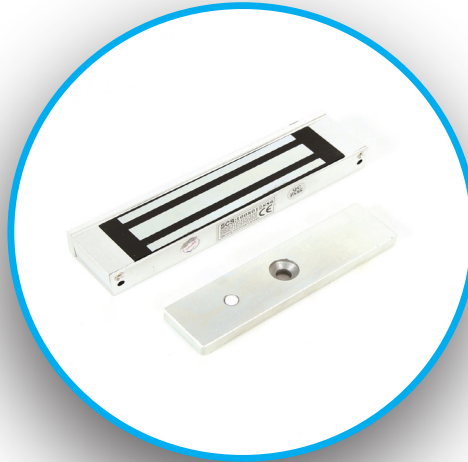

K 180 M MORTISE MAGNETIC LOCK

180 kg Pulling Force

Fail Safe

DC 12 V

Magnetic Locks are used in all doors requiring security such as building entrances, office doors. It can be easily controlled with remote control, encrypted unit, button and motion sensors. These systems, which are produced electronically, provide control at the entrance door. These products, which operate with a magnet-like system, require electricity to be activated. When electricity is supplied, the plates on the system act as magnets and attract and hold the metal in return with high attraction. When the magnet is not powered, the gravitational force also disappears. According to the companies' choices, they have different holding and carrying capacities in the form of 60 kg, 180 kg, 280 kg and 500 kg.